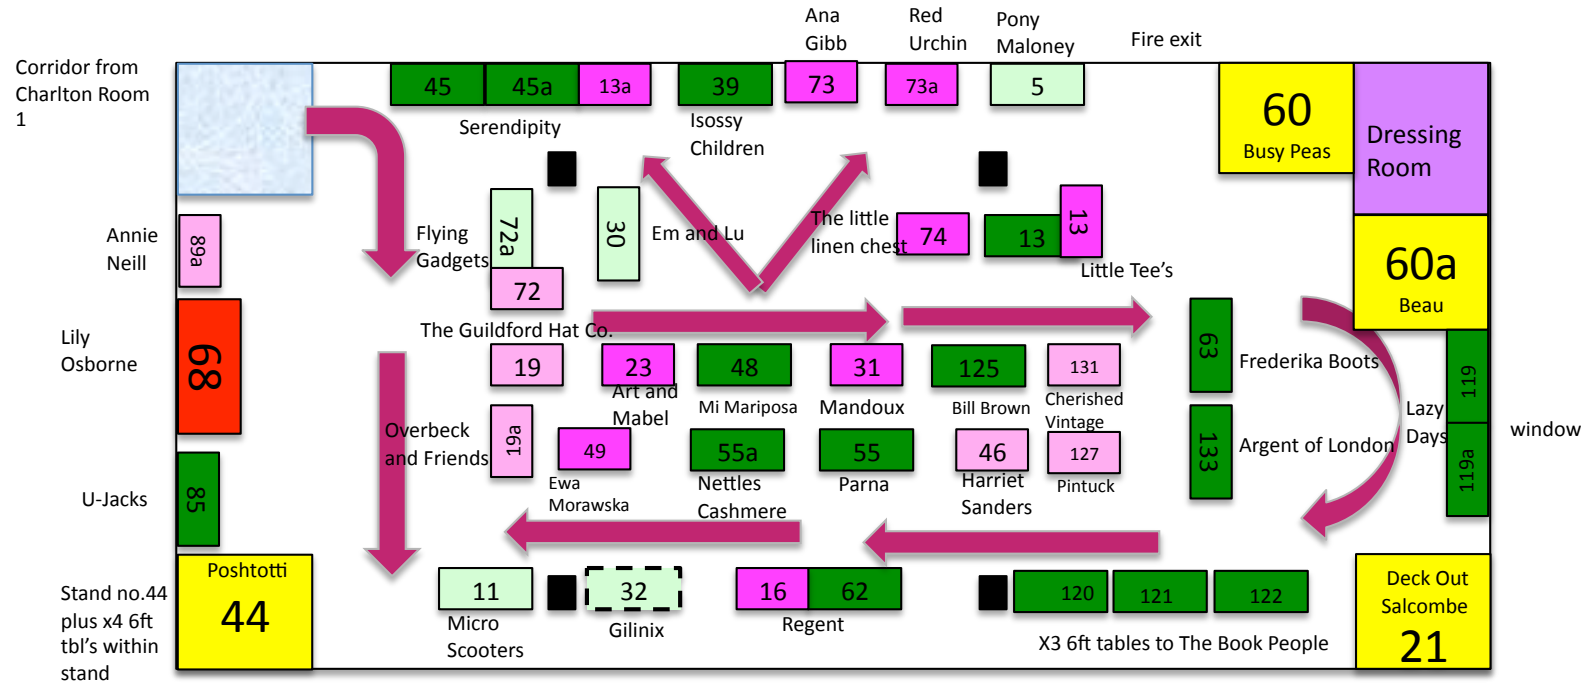

CHARLTON STAND ROOM 2, 1st floor

Key of Stands:

The Horse-walk – Lower Ground level

Goodwood Coffee Bar serving
Carluccio's
Coffee

Key of Stands:

premium

premium

Dashes indicate
Space Only