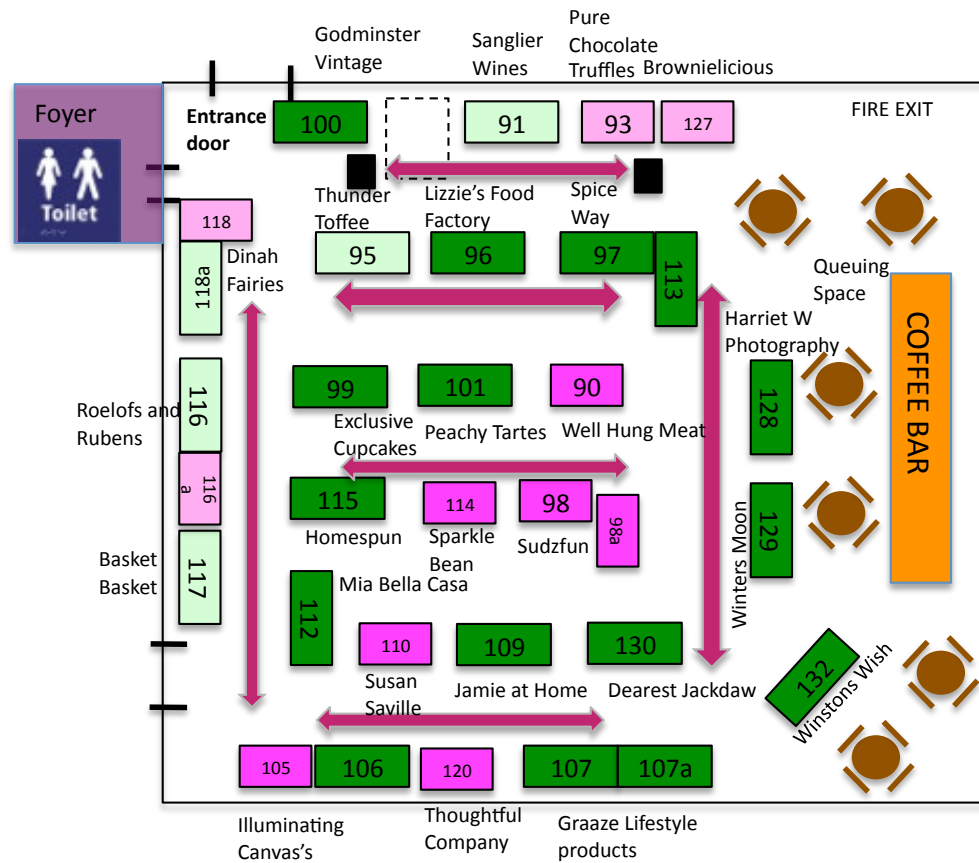

CHARLTON STAND ROOM 2, 1st floor

Key of Stands:

The Horse-walk – Lower Ground level

Goodwood Coffee Bar serving
Carluccio's
Coffee

Key of Stands:

premium

premium

Dashes indicate
Space Only